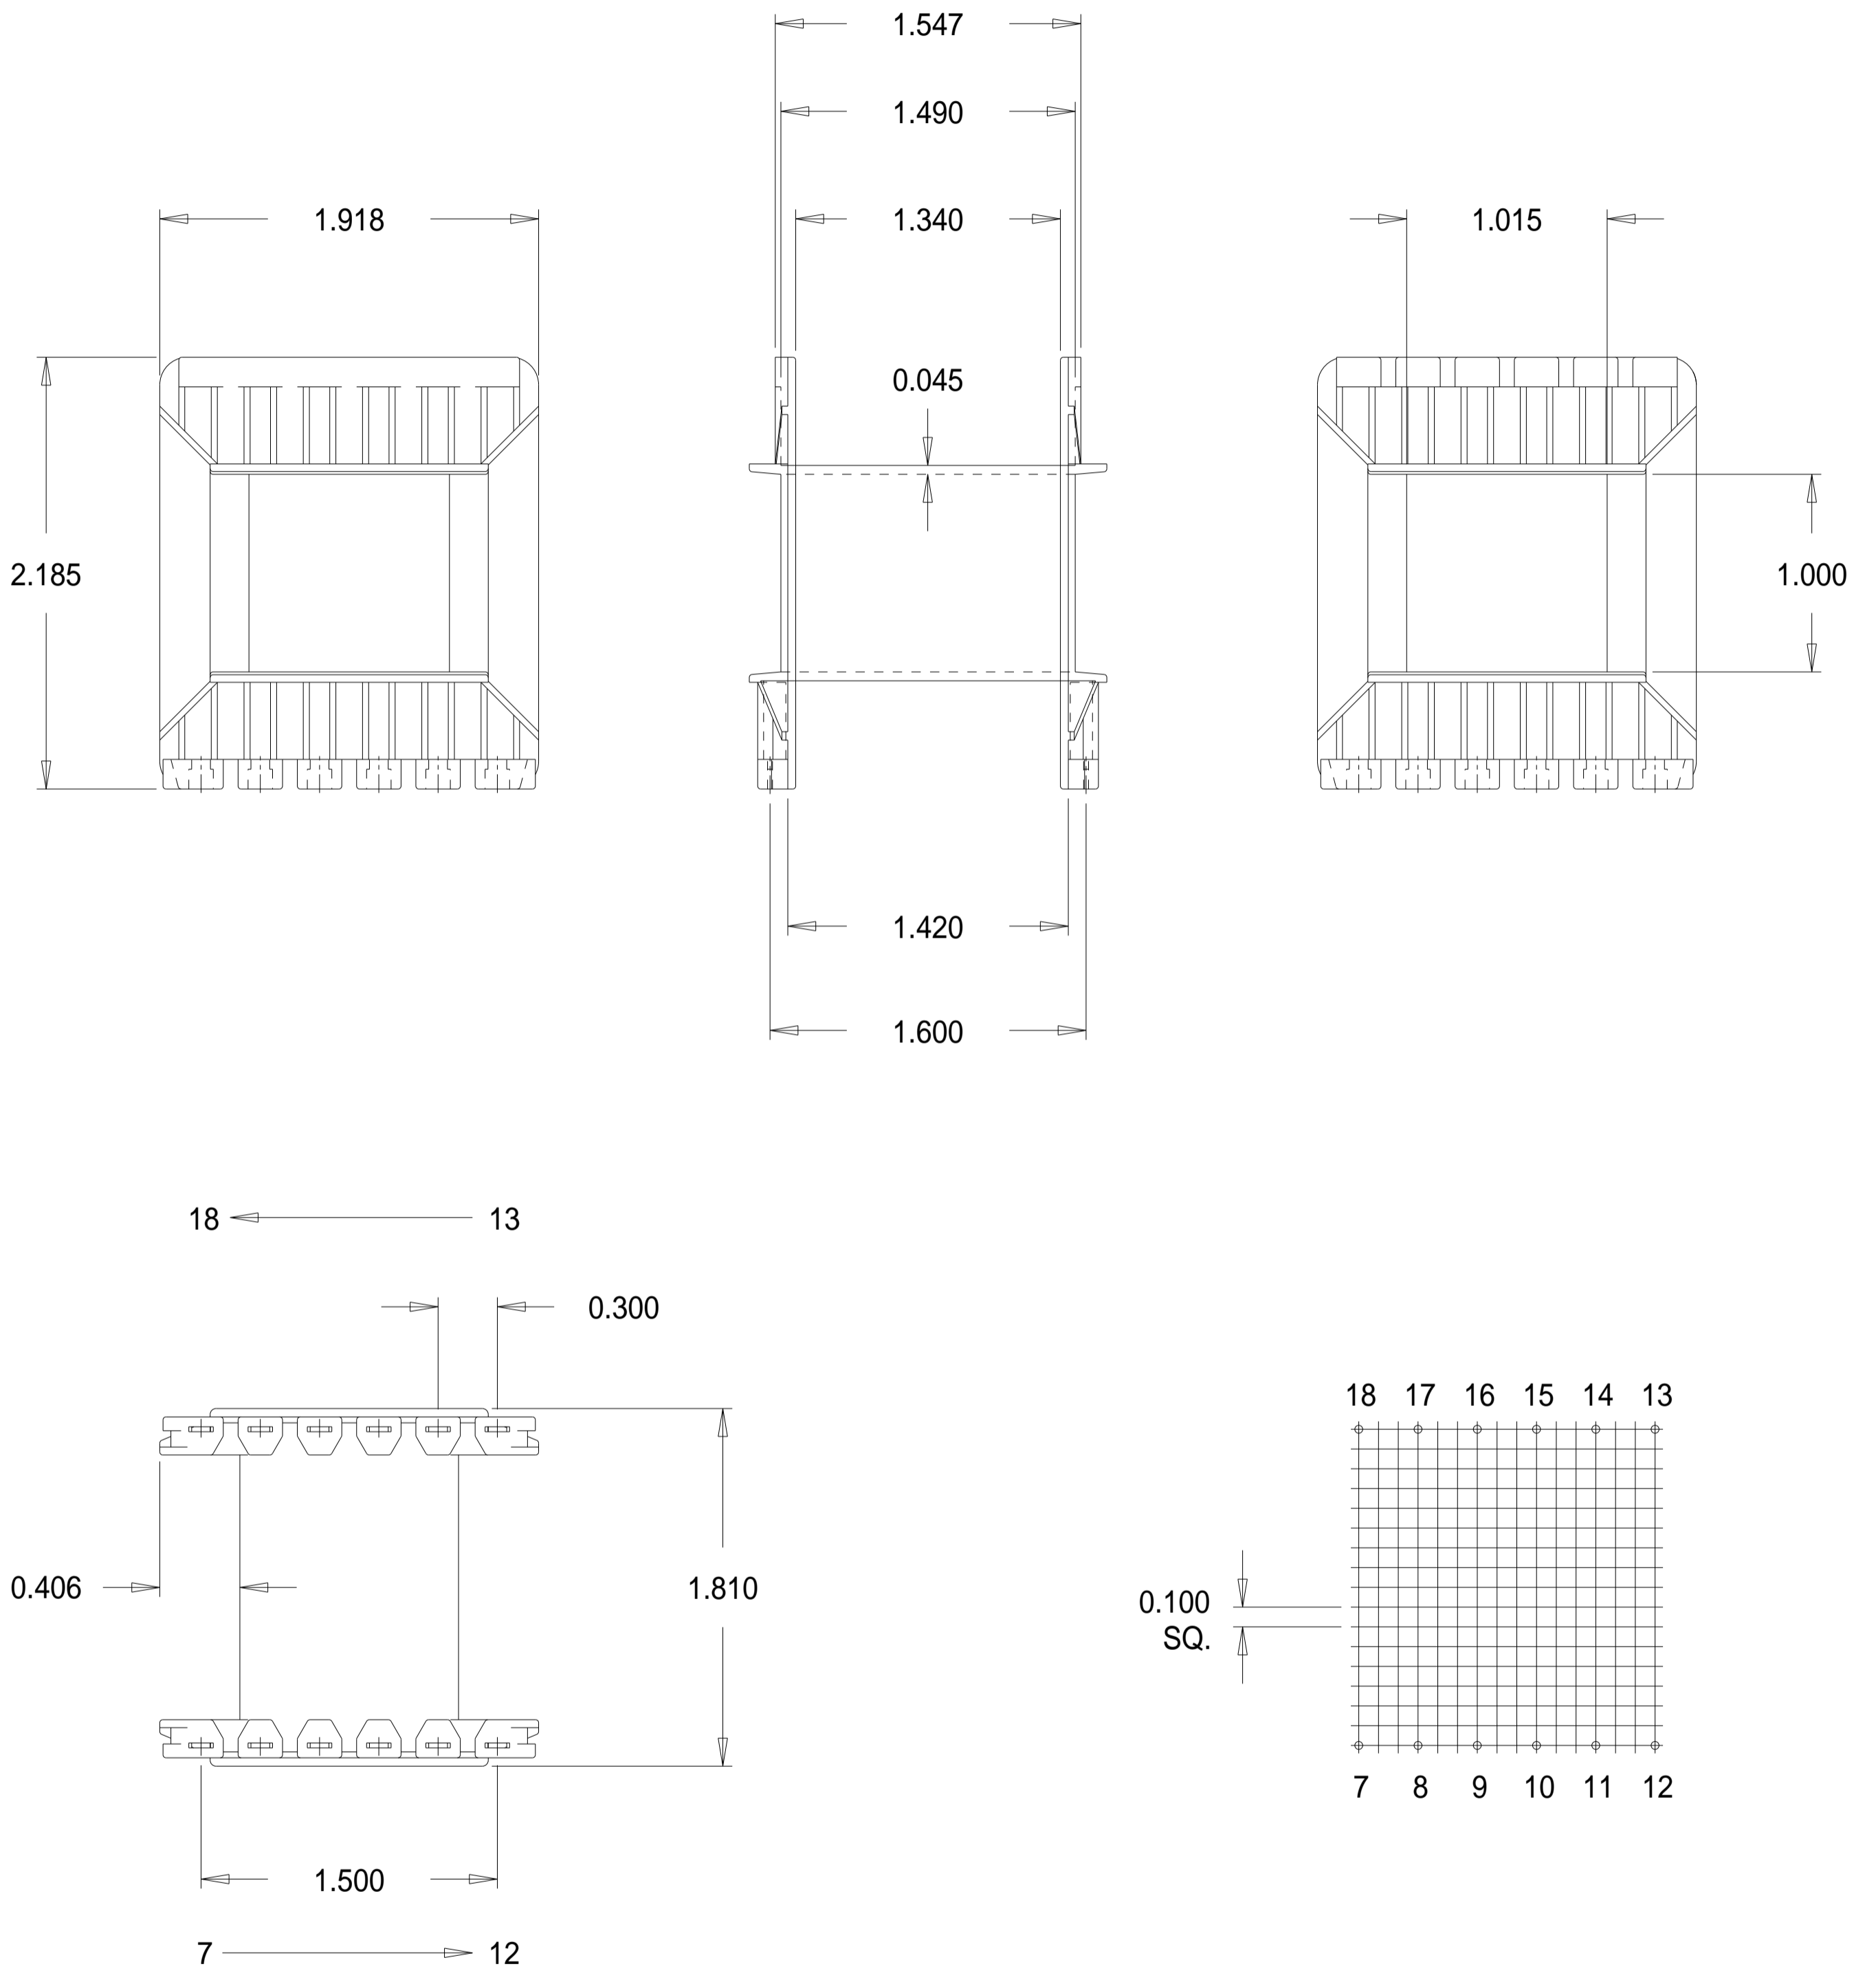

Part No. A29107

29 x 1 Single Section 'A' Range Bobbin

Dimensions in inches.